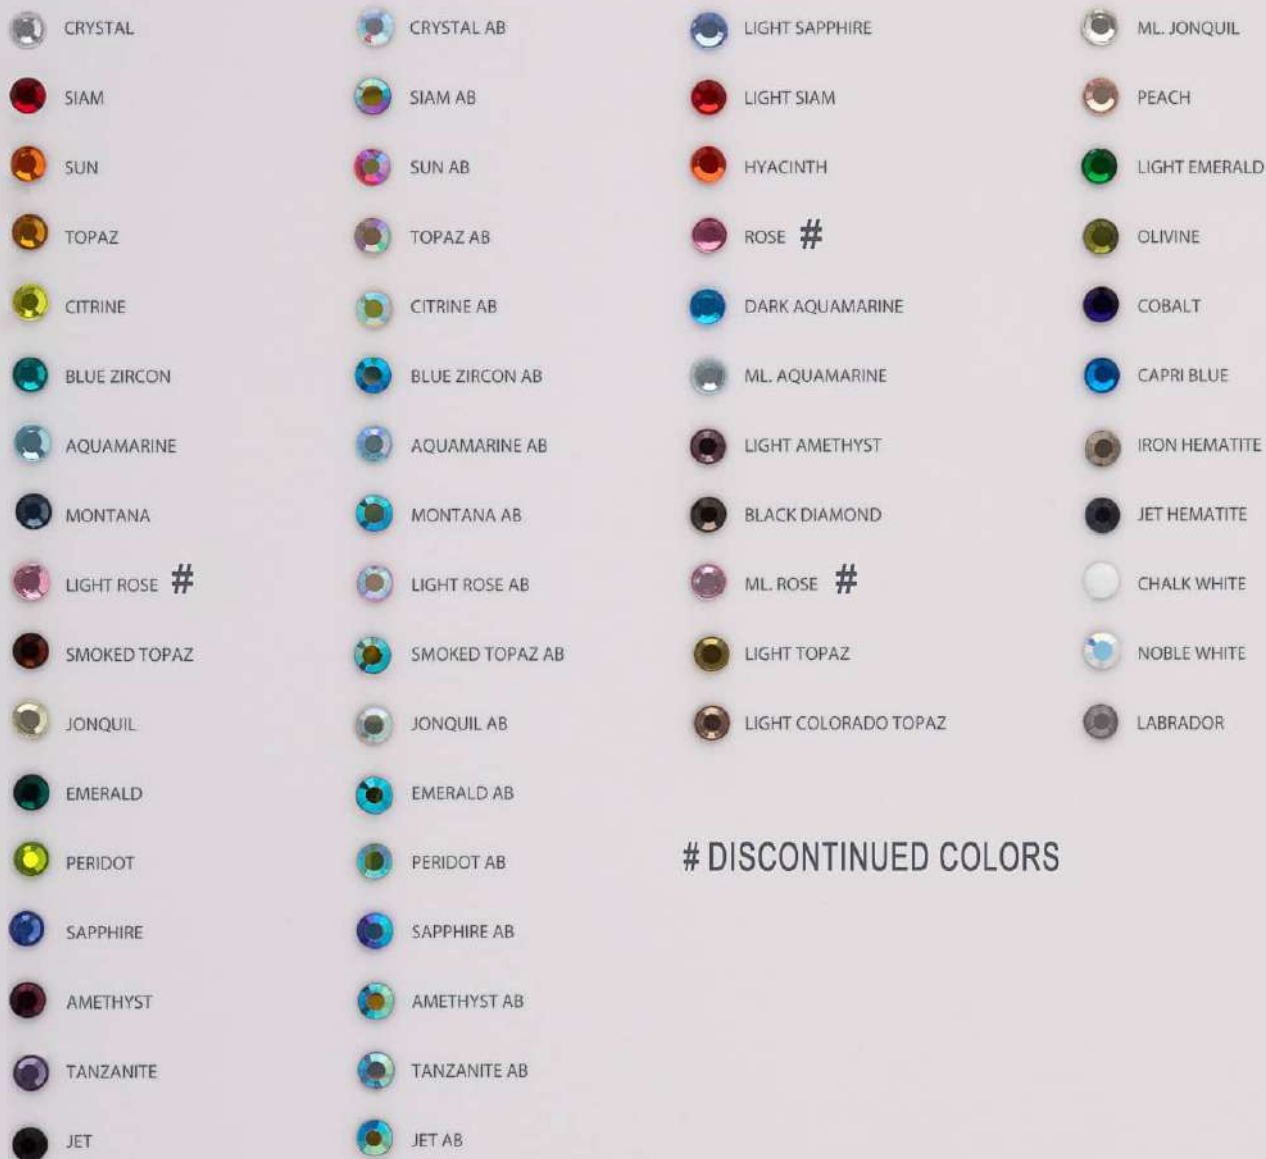

2 CUT STONES

Colors

DISCONTINUED COLORS

Sizes

Shapes

FROSTED STONE

SS6	SS10	SS16	SS20	SS30

Colori / Colours					
SIAM	LT. SIAM	ROSE	LT. ROSE	CITRINE	TOPAZ
SM. TOPAZ	JONQUIL	SAPPHIRE	LT. SAPPHIRE	AQUA	DK. AQUA
MONTANA	TANZANITE	AMETHYST	LT. AMETHYST	EMERALD	BLUE ZIRCON
PERIDOT	SUN	HYACINTH	JET	BLACK DIAMOND	CRYSTAL